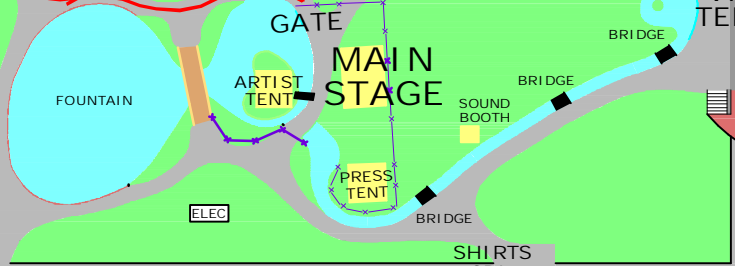

RIVER ROAD

LAFAYETTE

NORTH BLVD.

THIRD

OLD STATE CAPITOL

MUSIC IN THE SCHOOLS STAGE GALVEZ PLAZA

GOVERNMENTAL BUILDING

LOAD IN

COKE & BUD

VIP TENT

RESTRICTED PARKING

UPPER LEVEL COKE

GROUND LEVEL WALKWAY

ACOUSTIC STAGE

GROUND LEVEL

OFFICES

COKE & BUD FOOD COURT

VIP DOOR VIP DOOR

FOOD VENDOR LOAD IN AREA GROUND LEVEL

RIVER ROAD